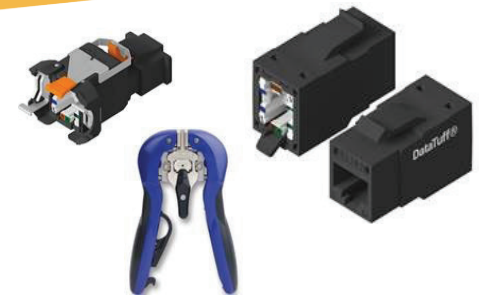

OMNICABLE
EMPOWERING DISTRIBUTION™

BELDEN
SENDING ALL THE RIGHT SIGNALS

Industrial REVConnect RJ45 Connectors

These connectors offer an efficient field-termination solution with a superior insulation piercing mechanism and EMI protection for utmost reliability.

PRODUCT PART NUMBERS

OmniCable Part #	Belden Part #
BELREV1PLUGU	RVAIP2UBK
BELREV1PLUGS	RVAIP2SME
BELREV1JACKU5	RV5U2UBK
BELREV1JACKU6	RV6U2UBK
BELREV1JACKU6A	RVAU2UBK
BELREV1JACKS5	RV5U2SME
BELREV1JACKS6	RV6U2SME
BELREV1JACKS6A	RVAU2SME
BELREVCORE	RVUI00UEW-B50
BELREV1COUPLERU	RVAIU2UBK
BELREVTERMTOOL	RVUTT01
BELREVRELT00L	AX101185
BELREVPREPT00L	RVUCT01

BENEFITS

- Ensure network reliability and uptime with a sophisticated insulation piercing mechanism that supports all conductor types.
- Saves installation time in the field with a single crimp tool.
- Skill-independent, <1% re-termination rate vs 9-10%.
- Avoids downtime due to reliable connection.