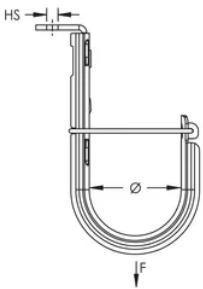

Complies with EN 50174-2

Meets ISO®/IEC 14763-2, ANSI®/TIA 568 and ANSI®/TIA 569

SPECIFICATIONS

Finish: Pregalvanized

Material: Steel

Table 1/2

Catalog Number	Diameter (Ø)	Area	Cable Capacity, Cat 5e	Cable Capacity, Cat 6	Cable Capacity, Cat 6A	Hole Size (HS)

CAT16HPAB	1"	1.07in ²	20	15	10	1/4"
CAT21HPAB	1 5/16"	2.29in ²	50	40	25	1/4"
CAT32HPAB	2"	3.97in ²	90	60	35	1/4"
CAT48HPAB	3"	9.26in ²	200	150	80	1/4"
CAT64HPAB	4"	15.48in ²	330	220	140	1/4"

Table 2/2

Catalog Number	Static Load (F)
CAT16HPAB	60lb
CAT21HPAB	60lb
CAT32HPAB	60lb
CAT48HPAB	60lb
CAT64HPAB	60lb

ADDITIONAL PRODUCT DETAILS

Non-continuous supports may not exceed spacing of 5' (1.5 m) per TIA 569-C.9.7 and EN 50174-2.

Cable capacity is calculated based on a 70% fill rate.

DIAGRAMS

WARNING

nVent products shall be installed and used only as indicated in nVent's product instruction sheets and training materials. Instruction sheets are available at www.nvent.com and from your nVent customer service representative. Improper installation, misuse, misapplication or other failure to completely follow nVent's instructions and warnings may cause product malfunction, property damage, serious bodily injury and death and/or void your warranty.